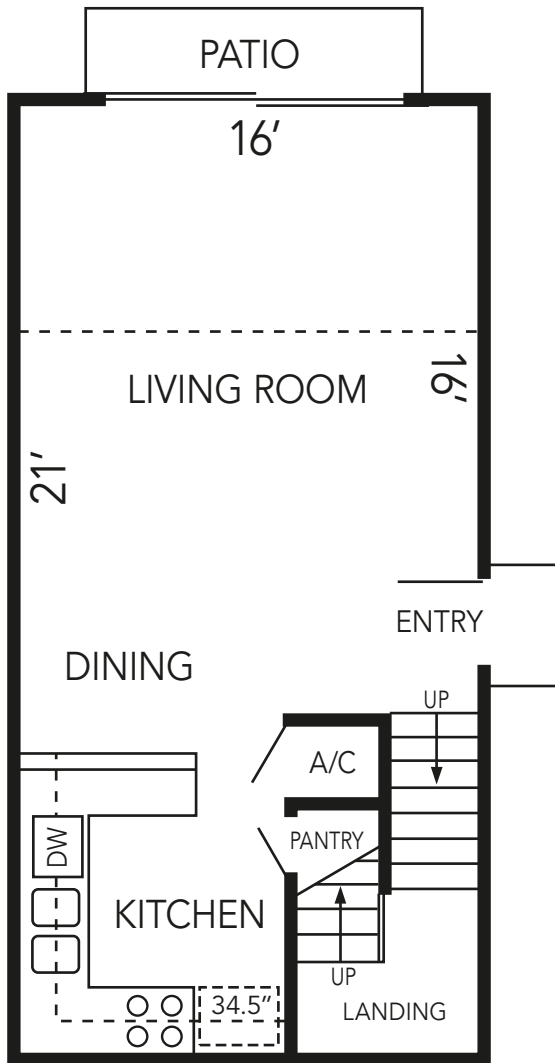

EVERGREEN

1 Bedroom, Loft - 850 sq ft

(dimensions are approximate)

LOWER LEVEL

UPPER LEVEL

THE ASPENS

SOUTH COAST APARTMENT HOMES

www.farwestapartments.com