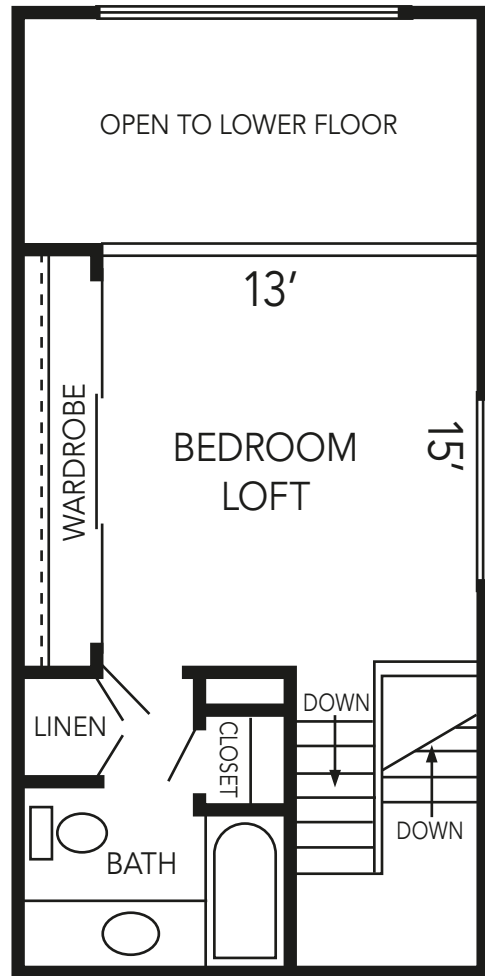

EVERGREEN

1 Bedroom, Loft - 850 sq ft

(dimensions are approximate)

LOWER LEVEL

UPPER LEVEL

THE ASPENS

SOUTH COAST APARTMENT HOMES

www.farwestapartments.com