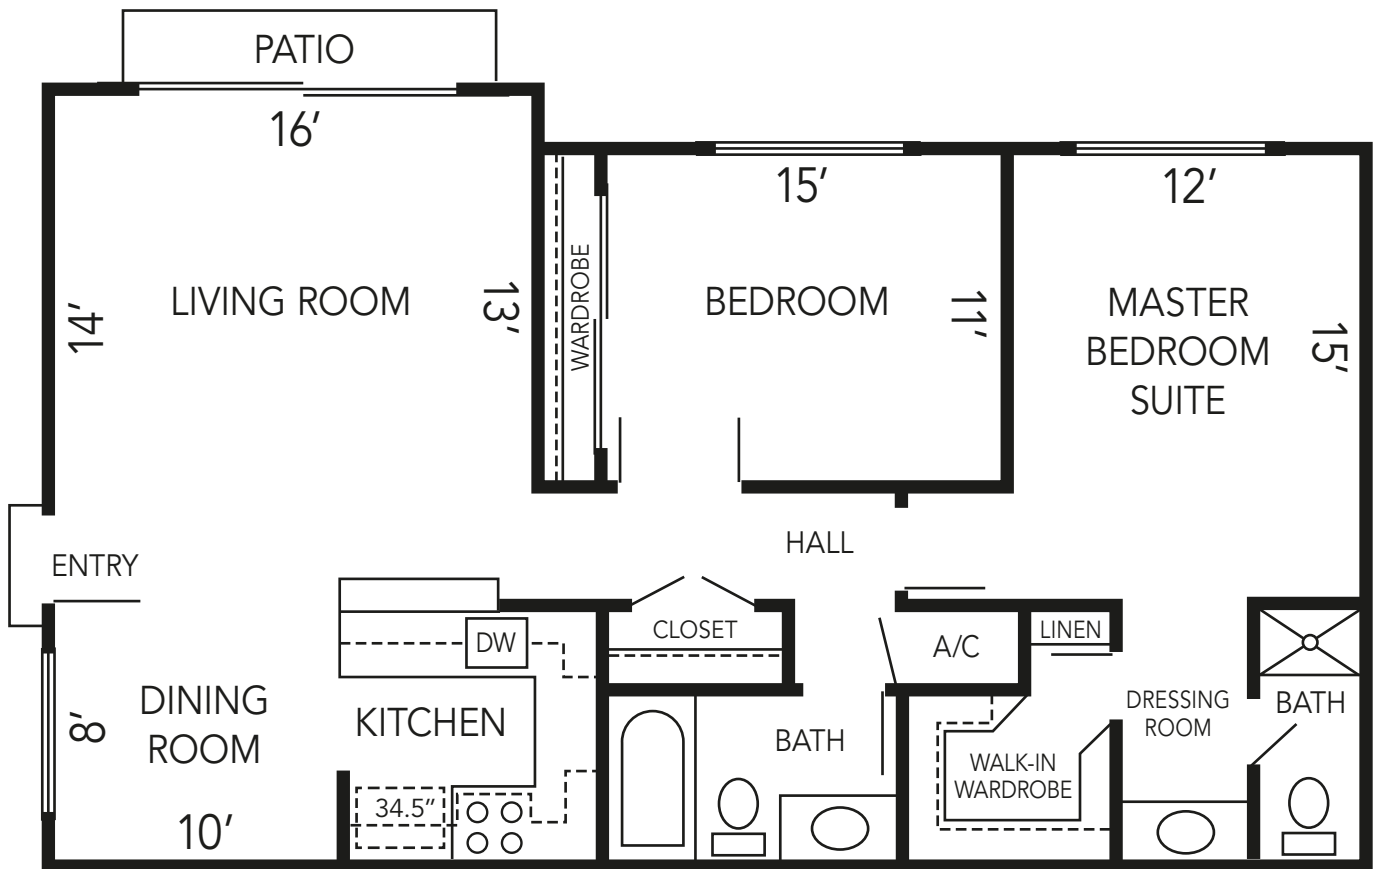

# DOGWOOD

2 Bedrooms, 2 Baths - 965 sq ft

(dimensions are approximate)