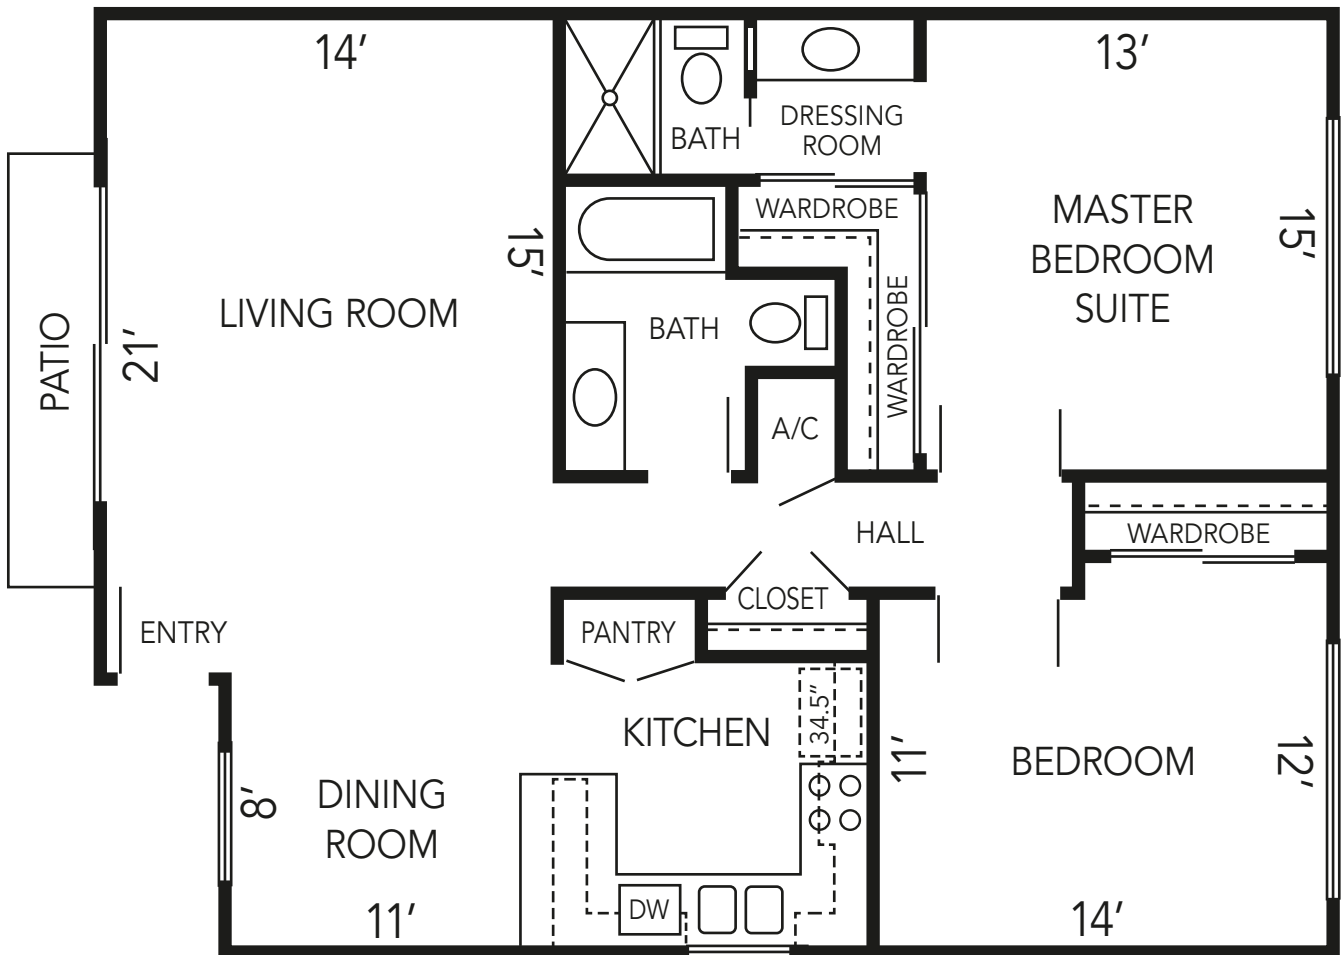

COTTONWOOD

2 Bedrooms, 2 Baths - 1250 sq ft

(dimensions are approximate)

THE ASPENS

SOUTH COAST APARTMENT HOMES

www.farwestapartments.com